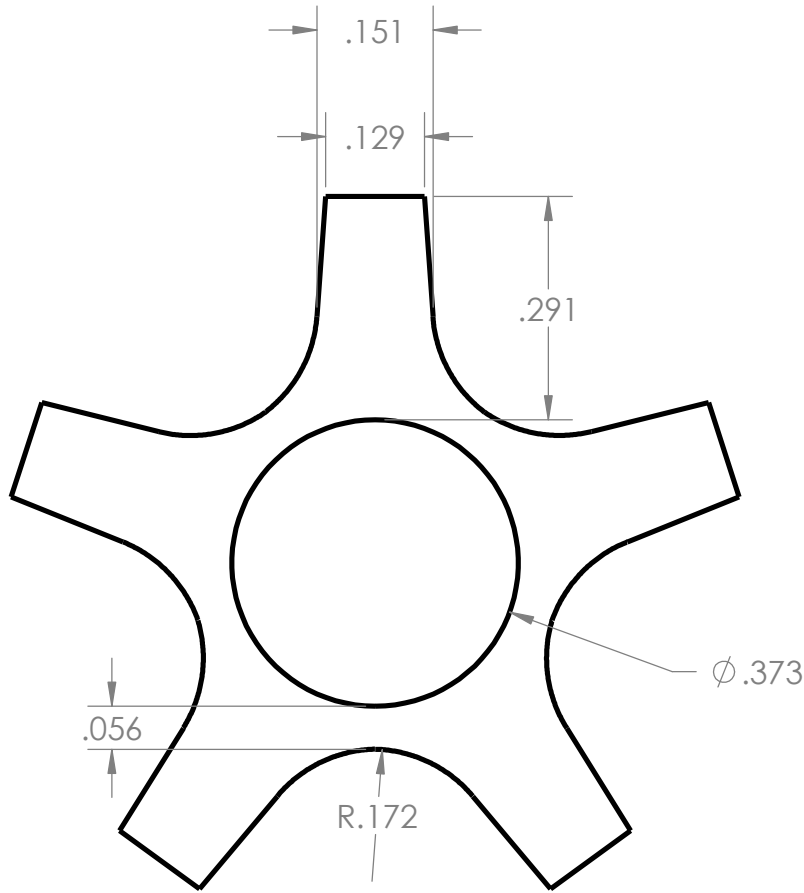

NORTH CAROLINA STATE UNIVERSITY

P.O. BOX 7801
 Raleigh, North Carolina

UNLESS OTHERWISE SPECIFIED
 DIMENSIONS ARE IN INCHES
 TOLERANCES ARE:
 FRACTIONS DECIMALS ANGLES
 + .XX+ .XX + 1
 .XXX+.XXX

DRAWN
JACK VAN WELZEN
 MATERIAL
METAL

DATE
9/24/2018
 SCALE
4:1

TITLE
CHAINSAW SPROCKET
 SIZE
A
 PRT. NO.
1
 #
1