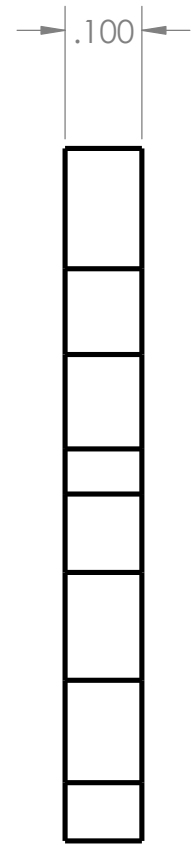

THE INFORMATION CONTAINED IN THIS DRAWING IS THE SOLE PROPERTY OF NC STATE UNIVERSITY. ANY REPRODUCTION IN PART OR WHOLE WITHOUT THE WRITTEN PERMISSION OF NC STATE UNIVERSITY IS PROHIBITED.
 FILE: sprocket_001-E

NORTH CAROLINA STATE UNIVERSITY

P.O. BOX 7801
 Raleigh, North Carolina

UNLESS OTHERWISE SPECIFIED
 DIMENSIONS ARE IN INCHES
 TOLERANCES ARE:
 FRACTIONS DECIMALS ANGLES
 + .XX+ .XX + 1
 .XXX+.XXX

DRAWN
JACK VAN WELZEN
 MATERIAL
METAL

DATE
9/24/2018
 SCALE
4:1

TITLE
CHAINSAW SPROCKET
 SIZE
A
 PRT. NO.
1
 #
1